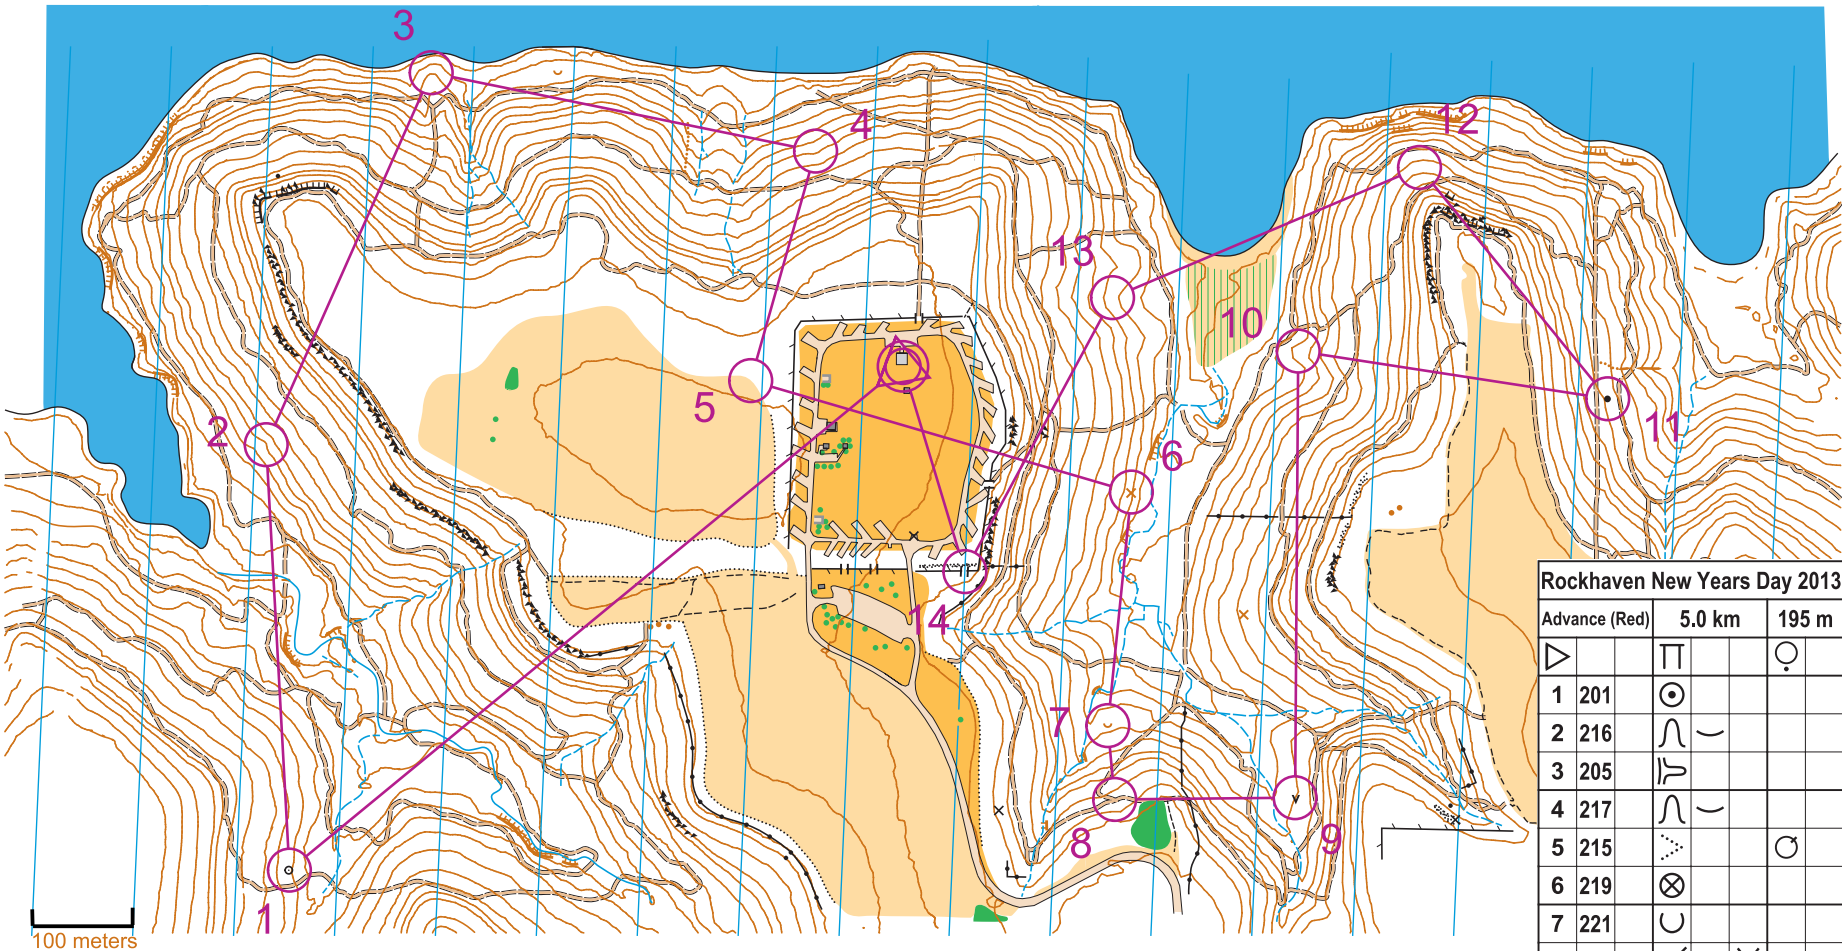

Clinton Rockhaven

- open area
- rough open
- slow undergrowth
- thick forest
- forest
- trails
- indistinct trails
- paved area
- fence/rockwall
- streams

- rocky area
- rock outcrops
- earthbanks
- lone trees
- boulders/knolls
- other objects
- gully/ditch
- rockpiles

Scale 1:7500 Contour interval 2.5 meters

www.orienteerkansas.com

www.facebook.com/OrienteerKansas

c 2012 - Michael Eglinski

Rockhaven New Years Day 2013

Advance (Red)	5.0 km	195 m
1 201		
2 216		
3 205		
4 217		
5 215		
6 219		
7 221		
8 212		
9 222		
10 224		
11 225		1.5
12 226		
13 218		
14 214		

210 m